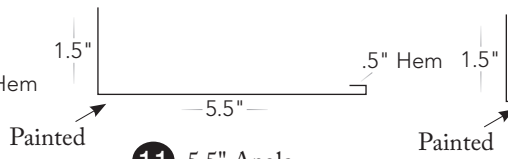

# Tuff-Rib®/5-V Trim Profiles

**1** Ridge Cap

**2** Narrow Outside Corner

**3** Wide Outside Corner

**4** Rake & Gable

**5** Narrow Rake & Gable

**6** Sidewall

**7** W Valley

**8** Endwall

**9** 1.5" Angle  
*not illustrated*

**10** 3.5" Angle  
*not illustrated*

**11** 5.5" Angle  
*not illustrated*

**12** 7.5" Angle  
*not illustrated*

**13** Gambrel Flashing

**14** J-Channel

**15** Mini Carolina Snow Guard