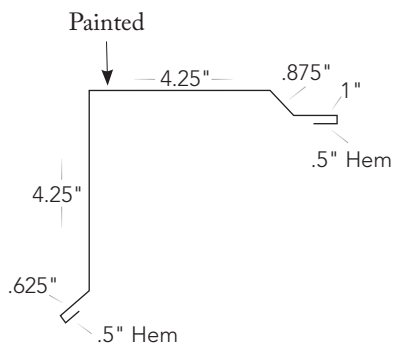

# Tuff-Rib®/5-V Trim Profiles

**1** Ridge Cap

**2** Narrow Outside Corner

**3** Wide Outside Corner

**4** Rake & Gable

**5** Narrow Rake & Gable

**6** Sidewall

**7** W Valley

**8** Endwall

**9** 1.5" Angle  
*not illustrated*

**10** 3.5" Angle  
*not illustrated*

**11** 5.5" Angle  
*not illustrated*

**12** 7.5" Angle  
*not illustrated*

**13** Gambrel Flashing

**14** J-Channel

**15** Mini Carolina Snow Guard