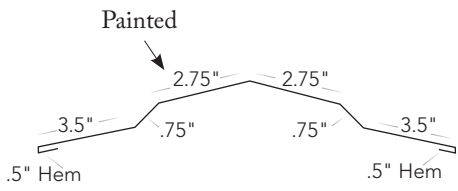

# Tuff-Rib®/5-V Trim Profiles

**1** Ridge Cap

**2** Narrow Outside Corner

**3** Wide Outside Corner

**4** Rake & Gable

**5** Narrow Rake & Gable

**6** Sidewall

**7** W Valley

**8** Endwall

**9** 1.5" Angle  
*not illustrated*

**10** 3.5" Angle  
*not illustrated*

**11** 5.5" Angle  
*not illustrated*

**12** 7.5" Angle  
*not illustrated*

**13** Gambrel Flashing

**14** J-Channel

**15** Mini Carolina Snow Guard