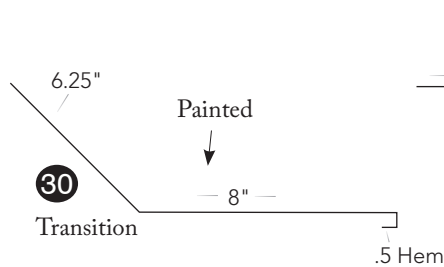

**8** Endwall

**9** 1.5" Angle  
*not illustrated*

**10** 3.5" Angle  
*not illustrated*

**11** 5.5" Angle  
*not illustrated*

**12** 7.5" Angle  
*not illustrated*

**13** Gambrel Flashing

**14** J-Channel

**15** Mini Carolina Snow Guard

**22** Wide Sliding Door

**23** Narrow Sliding Door

**24** Soffit Trim  
*not illustrated*  
Also Available Perforated

**25** Round Door Track Cover

**26** Double Round Door Track Cover

**27** Square Door Track Cover

**28** F-J Trim

**29** Hip Cap  
*not illustrated*

**30** Transition

**31** Overhead Door Trim

**32** Inside Corner

**33** Peak Cap  
*not illustrated*