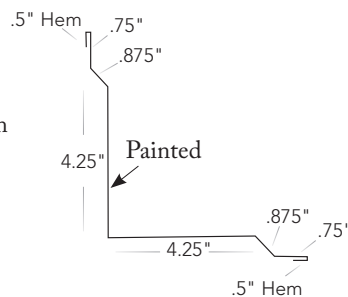

**8** Endwall

**9** 1.5" Angle  
*not illustrated*

**10** 3.5" Angle  
*not illustrated*

**11** 5.5" Angle  
*not illustrated*

**12** 7.5" Angle  
*not illustrated*

**13** Gambrel Flashing

**14** J-Channel

**15** Mini Carolina Snow Guard

**28** F-J Trim

**29** Hip Cap  
*not illustrated*

**30** Transition

**31** Overhead Door Trim

**32** Inside Corner

**33** Peak Cap  
*not illustrated*