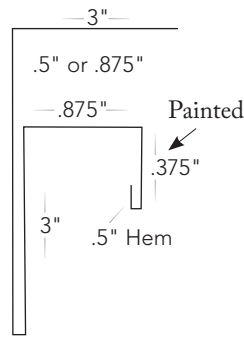

**8** Endwall

**9** 1.5" Angle  
*not illustrated*

**10** 3.5" Angle  
*not illustrated*

**11** 5.5" Angle  
*not illustrated*

**12** 7.5" Angle  
*not illustrated*

**13** Gambrel Flashing

**14** J-Channel

**15** Mini Carolina Snow Guard

**22** Wide Sliding Door

**23** Narrow Sliding Door

**24** Soffit Trim  
*not illustrated*  
Also Available Perforated

**25** Round Door Track Cover

**26** Double Round Door Track Cover

**27** Square Door Track Cover

**28** F-J Trim

**29** Hip Cap  
*not illustrated*

**30** Transition

**31** Overhead Door Trim

**32** Inside Corner

**33** Peak Cap  
*not illustrated*