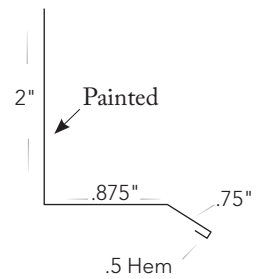

**8** Endwall

**9** 1.5" Angle  
*not illustrated*

**10** 3.5" Angle  
*not illustrated*

**11** 5.5" Angle  
*not illustrated*

**12** 7.5" Angle  
*not illustrated*

**13** Gambrel Flashing

**14** J-Channel

**15** Mini Carolina Snow Guard

**16** Carolina Snow Guard  
*not illustrated*

**17** Snow Guard  
*not illustrated*

**18** Wainscoat Trim  
*not illustrated*

**19** Rat Guard

**20** Drip Edge  
Drip Edge

**21** Drip Flashing  
*not illustrated*