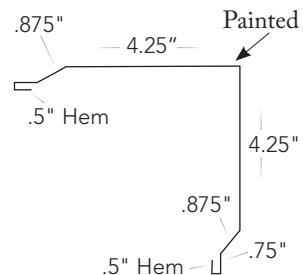

# Tuff-Rib®/5-V Trim Profiles

**1** Ridge Cap

**2** Narrow Outside Corner

**3** Wide Outside Corner

**4** Rake & Gable

**5** Narrow Rake & Gable

**6** Sidewall

**7** W Valley

**8** Endwall

**9** 1.5" Angle  
*not illustrated*

**10** 3.5" Angle  
*not illustrated*

**11** 5.5" Angle  
*not illustrated*

**12** 7.5" Angle  
*not illustrated*

**13** Gambrel Flashing

**14** J-Channel

**15** Mini Carolina Snow Guard