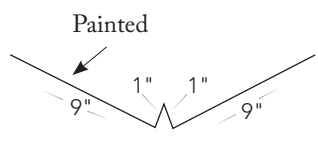

# Tuff-Rib®/5-V Trim Profiles

**1** Ridge Cap

**2** Narrow Outside Corner

**3** Wide Outside Corner

**4** Rake & Gable

**5** Narrow Rake & Gable

**6** Sidewall

**7** W Valley

**8** Endwall

**9** 1.5" Angle  
*not illustrated*

**10** 3.5" Angle  
*not illustrated*

**11** 5.5" Angle  
*not illustrated*

**12** 7.5" Angle  
*not illustrated*

**13** Gambrel Flashing

**14** J-Channel

**15** Mini Carolina Snow Guard