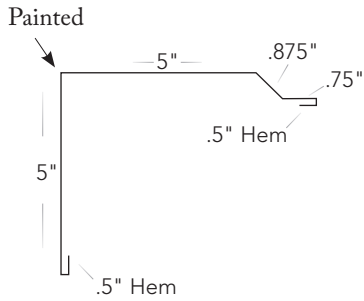

**8** Endwall

**9** 1.5" Angle  
*not illustrated*

**10** 3.5" Angle  
*not illustrated*

**11** 5.5" Angle  
*not illustrated*

**12** 7.5" Angle  
*not illustrated*

**13** Gambrel Flashing

**14** J-Channel

**15** Mini Carolina Snow Guard

**16** Carolina Snow Guard  
*not illustrated*

**17** Snow Guard  
*not illustrated*

**18** Wainscoat Trim  
*not illustrated*

**19** Rat Guard

**20** Drip Edge  
Drip Edge

**21** Drip Flashing  
*not illustrated*