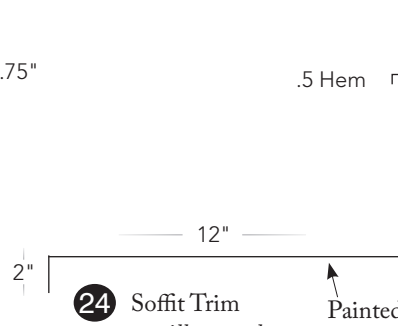

24 Soffit Trim
not illustrated
Also Available Perforated