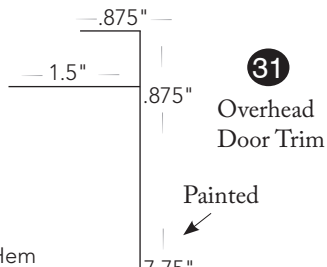

**8** Endwall

**9** 1.5" Angle  
*not illustrated*

**10** 3.5" Angle  
*not illustrated*

**11** 5.5" Angle  
*not illustrated*

**12** 7.5" Angle  
*not illustrated*

**13** Gambrel Flashing

**14** J-Channel

**15** Mini Carolina Snow Guard

**22** Wide Sliding Door

**23** Narrow Sliding Door

**24** Soffit Trim  
*not illustrated*  
Also Available Perforated

**25** Round Door Track Cover

**26** Double Round Door Track Cover

**27** Square Door Track Cover

**28** F-J Trim

**29** Hip Cap  
*not illustrated*

**30** Transition

**31** Overhead Door Trim

**32** Inside Corner

**33** Peak Cap  
*not illustrated*