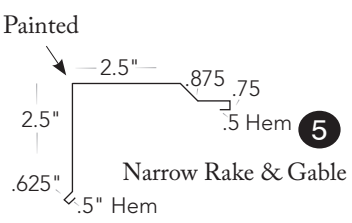

# Tuff-Rib®/5-V Trim Profiles

**1** Ridge Cap

**2** Narrow Outside Corner

**3** Wide Outside Corner

**4** Rake & Gable

**5** Narrow Rake & Gable

**6** Sidewall

**7** W Valley

**8** Endwall

**9** 1.5" Angle  
*not illustrated*

**10** 3.5" Angle  
*not illustrated*

**11** 5.5" Angle  
*not illustrated*

**12** 7.5" Angle  
*not illustrated*

**13** Gambrel Flashing

**14** J-Channel

**15** Mini Carolina Snow Guard