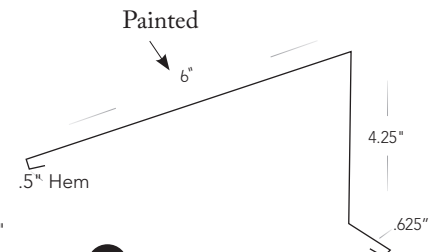

**8** Endwall

**9** 1.5" Angle  
*not illustrated*

**10** 3.5" Angle  
*not illustrated*

**11** 5.5" Angle  
*not illustrated*

**12** 7.5" Angle  
*not illustrated*

**13** Gambrel Flashing

**14** J-Channel

**15** Mini Carolina Snow Guard

**28** F-J Trim

**29** Hip Cap  
*not illustrated*

**30** Transition

**31** Overhead Door Trim

**32** Inside Corner

**33** Peak Cap  
*not illustrated*