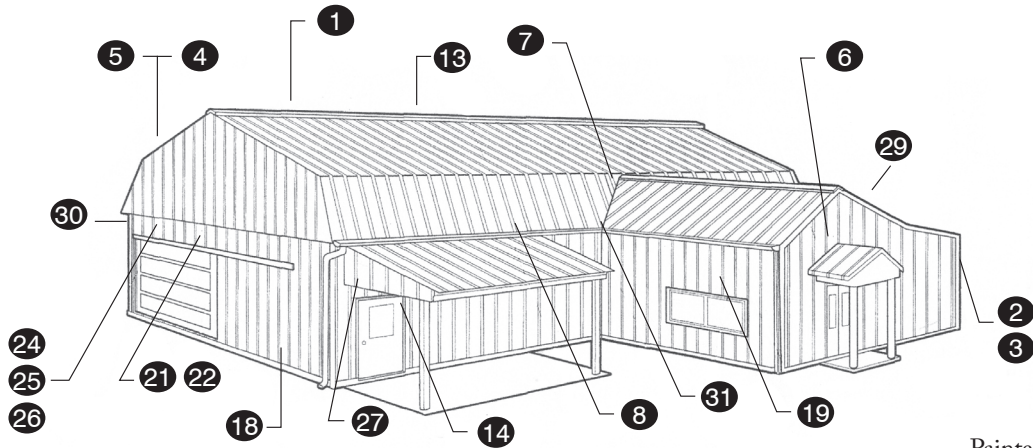

# Tuff-Rib®/5-V Trim Profiles

**1** Ridge Cap

**2** Narrow Outside Corner

**3** Wide Outside Corner

**4** Rake & Gable

**5** Narrow Rake & Gable

**6** Sidewall

**7** W Valley

**8** Endwall

**9** 1.5" Angle  
*not illustrated*

**10** 3.5" Angle  
*not illustrated*

**11** 5.5" Angle  
*not illustrated*

**12** 7.5" Angle  
*not illustrated*

**13** Gambrel Flashing

**14** J-Channel

**15** Mini Carolina Snow Guard