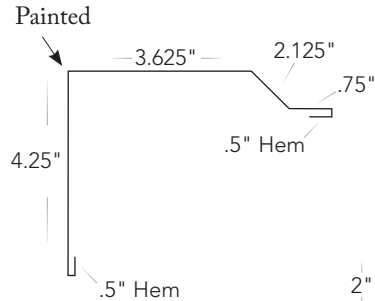

23 Narrow Sliding Door