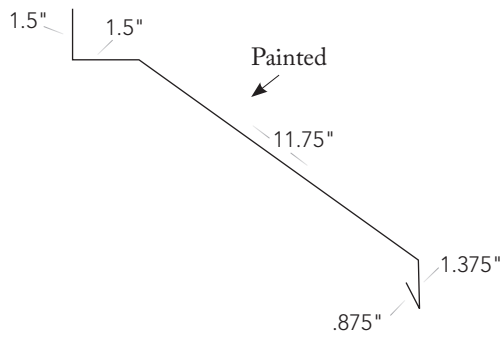

**8** Endwall

**9** 1.5" Angle  
*not illustrated*

**10** 3.5" Angle  
*not illustrated*

**11** 5.5" Angle  
*not illustrated*

**12** 7.5" Angle  
*not illustrated*

**13** Gambrel Flashing

**14** J-Channel

**15** Mini Carolina Snow Guard

**22** Wide Sliding Door

**23** Narrow Sliding Door

**24** Soffit Trim  
*not illustrated*  
Also Available Perforated

**25** Round Door Track Cover

**26** Double Round Door Track Cover

**27** Square Door Track Cover