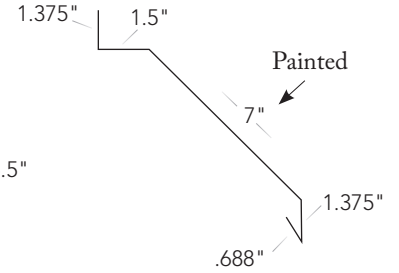

25 Round Door Track Cover