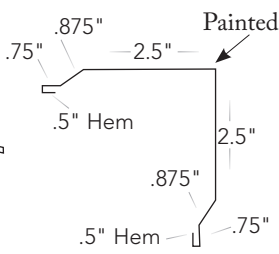

# Tuff-Rib®/5-V Trim Profiles

**1** Ridge Cap

**2** Narrow Outside Corner

**3** Wide Outside Corner

**4** Rake & Gable

**5** Narrow Rake & Gable

**6** Sidewall

**7** W Valley

**8** Endwall

**9** 1.5" Angle  
*not illustrated*

**10** 3.5" Angle  
*not illustrated*

**11** 5.5" Angle  
*not illustrated*

**12** 7.5" Angle  
*not illustrated*

**13** Gambrel Flashing

**14** J-Channel

**15** Mini Carolina Snow Guard